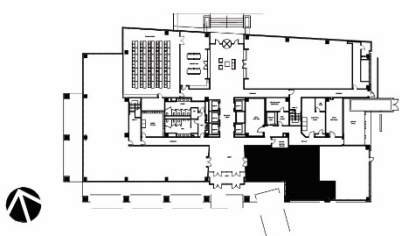

GranitePark1

SUITE 100
2,302 RSF

[CLICK HERE FOR VIRTUAL TOUR](#)

5800 GRANITE PARKWAY
PLANO, TX 75024
GRANITEPARK1.COM

Granite
www.graniteprop.com