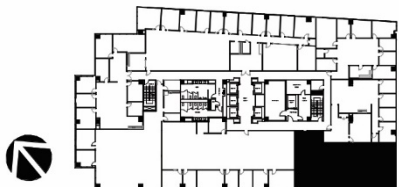

# GranitePark1

SUITE 480

3,021 RSF

[CLICK HERE FOR VIRTUAL TOUR](#)

5800 GRANITE PARKWAY  
PLANO, TX 75024  
GRANITEPARK1.COM

**Granite**  
www.graniteprop.com