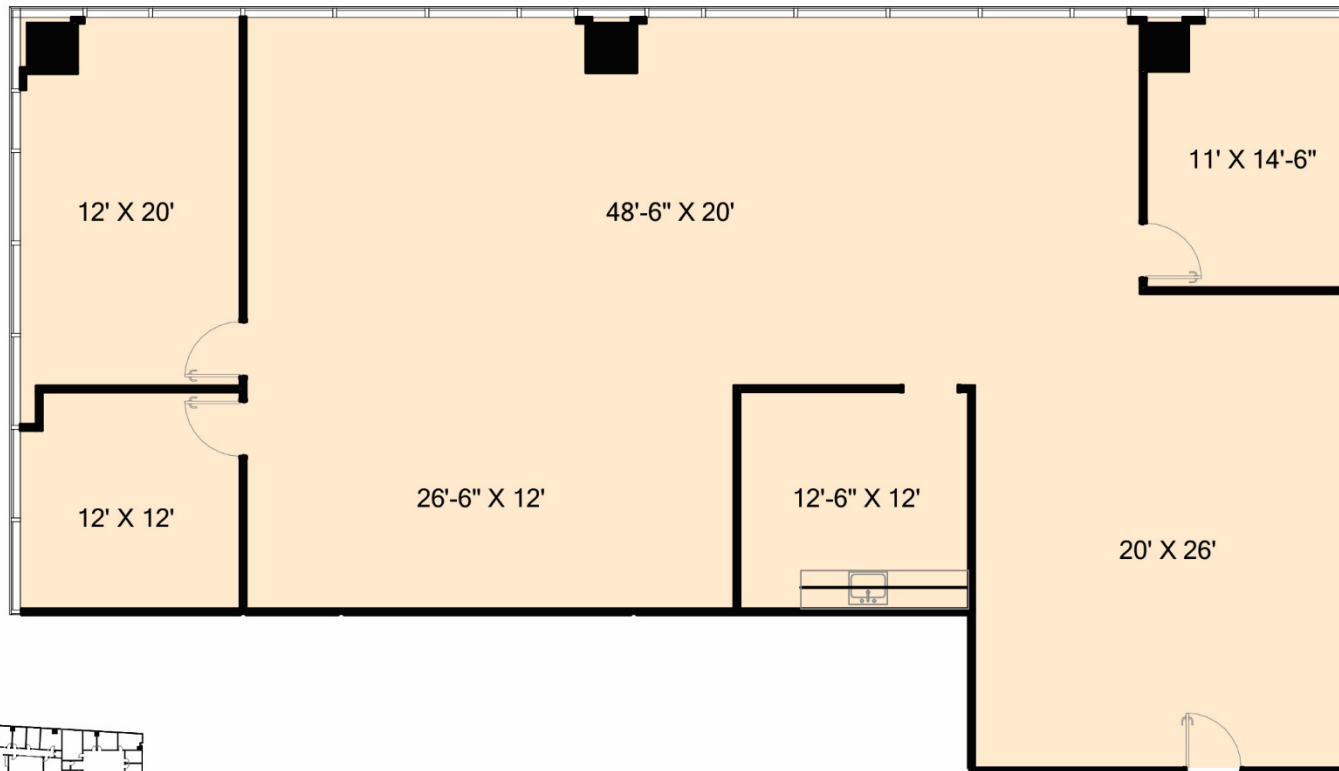

# GranitePark1

SUITE 480

3,021 RSF

[CLICK HERE FOR VIRTUAL TOUR](#)

5800 GRANITE PARKWAY  
PLANO, TX 75024  
GRANITEPARK1.COM

**Granite**  
www.graniteprop.com