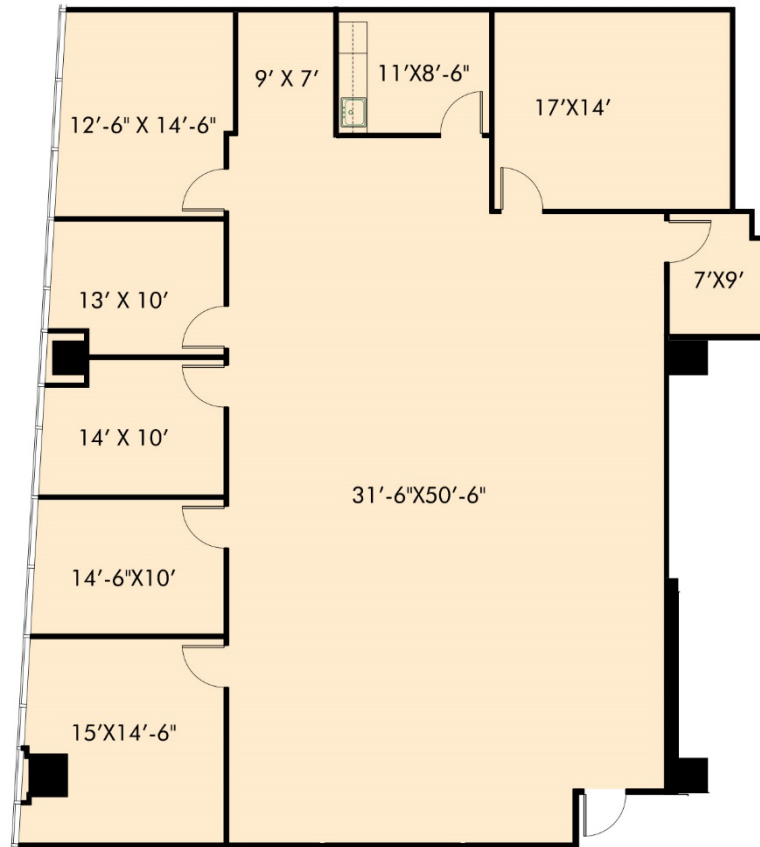

GranitePark1

SUITE 260
3,389 RSF

 KEY PLAN

[CLICK HERE FOR VIRTUAL TOUR](#)

5800 GRANITE PARKWAY
PLANO, TX 75024
GRANITEPARK1.COM

Granite
www.graniteprop.com