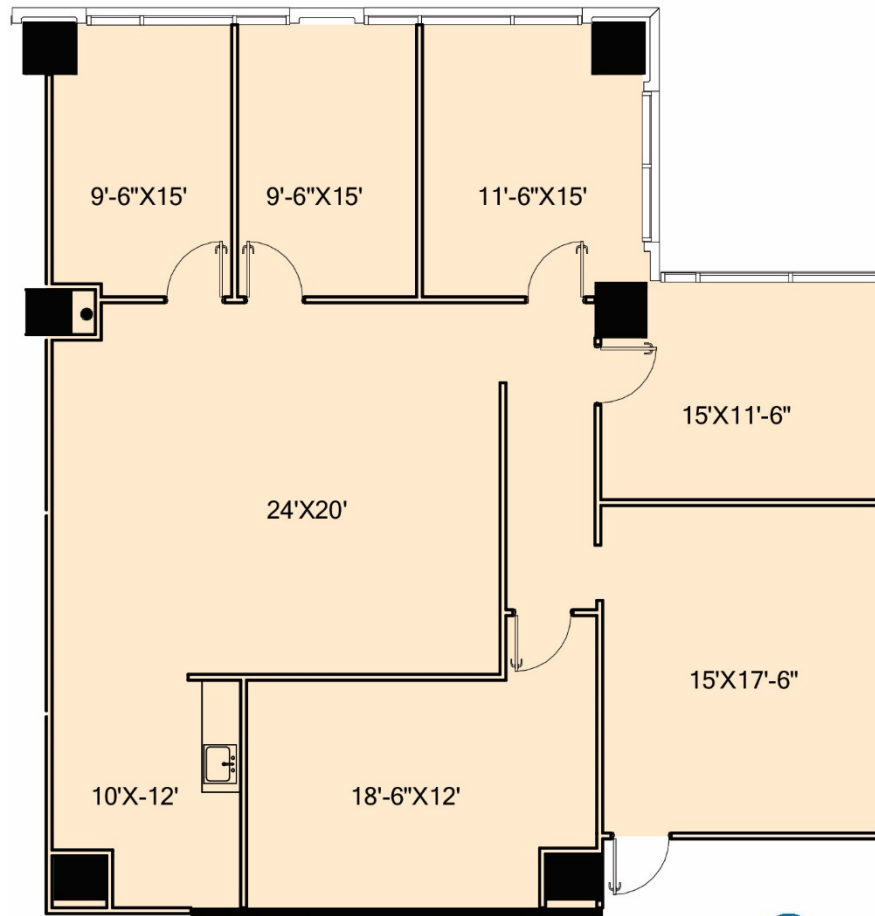

# GranitePark1

**SUITE 310**  
2,318 RSF

[CLICK HERE FOR VIRTUAL TOUR](#)

**5800 GRANITE PARKWAY**  
**PLANO, TX 75024**  
[GRANITEPARK1.COM](http://GRANITEPARK1.COM)

**Granite**  
[www.graniteprop.com](http://www.graniteprop.com)