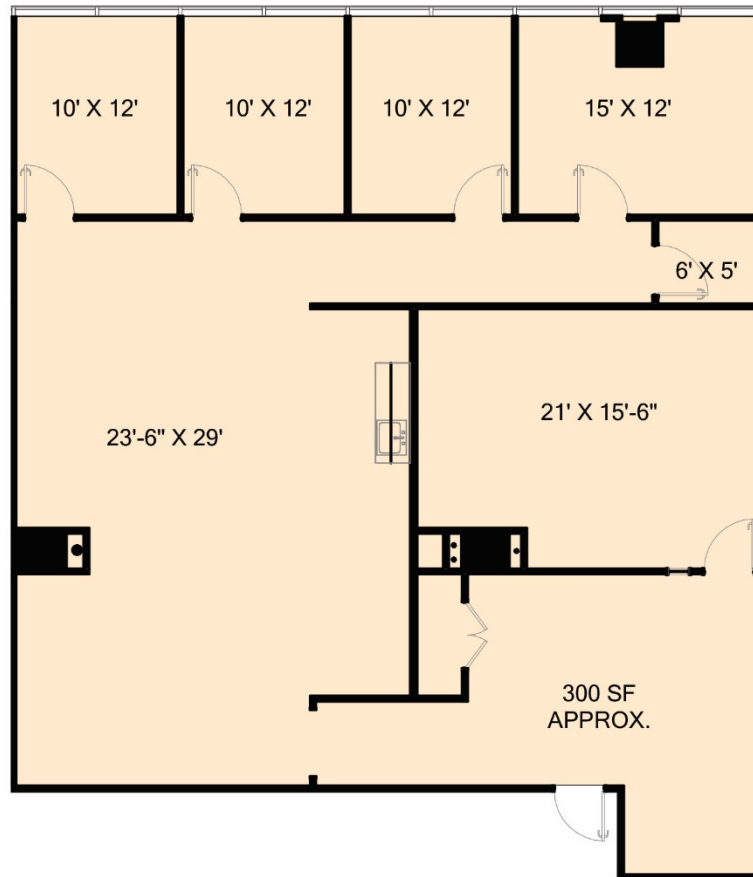

GranitePark1

SUITE 470
2,683 RSF

[CLICK HERE FOR VIRTUAL TOUR](#)

5800 GRANITE PARKWAY
PLANO, TX 75024
GRANITEPARK1.COM

Granite
www.graniteprop.com