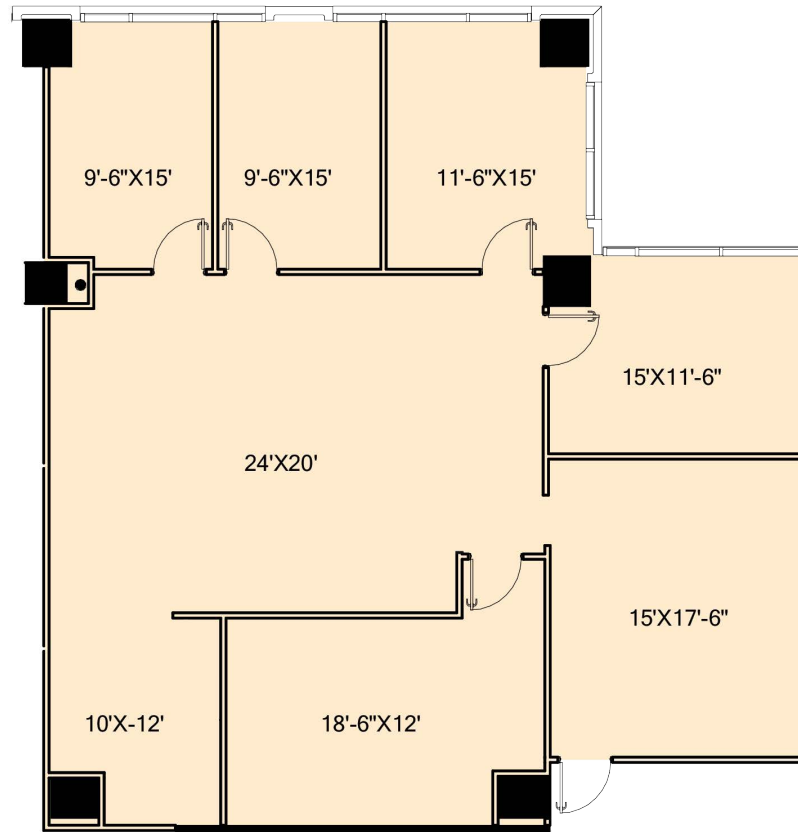

GranitePark1

SUITE 310
2,318 RSF

[CLICK HERE FOR VIRTUAL TOUR](#)

5800 GRANITE PARKWAY
PLANO, TX 75024
GRANITEPARK1.COM

Granite
www.graniteprop.com