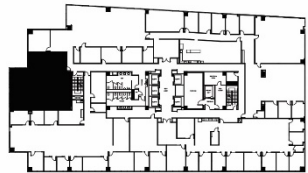

GranitePark1

SUITE 310
2,318 RSF

[CLICK HERE FOR VIRTUAL TOUR](#)

5800 GRANITE PARKWAY
PLANO, TX 75024
GRANITEPARK1.COM

Granite
www.graniteprop.com