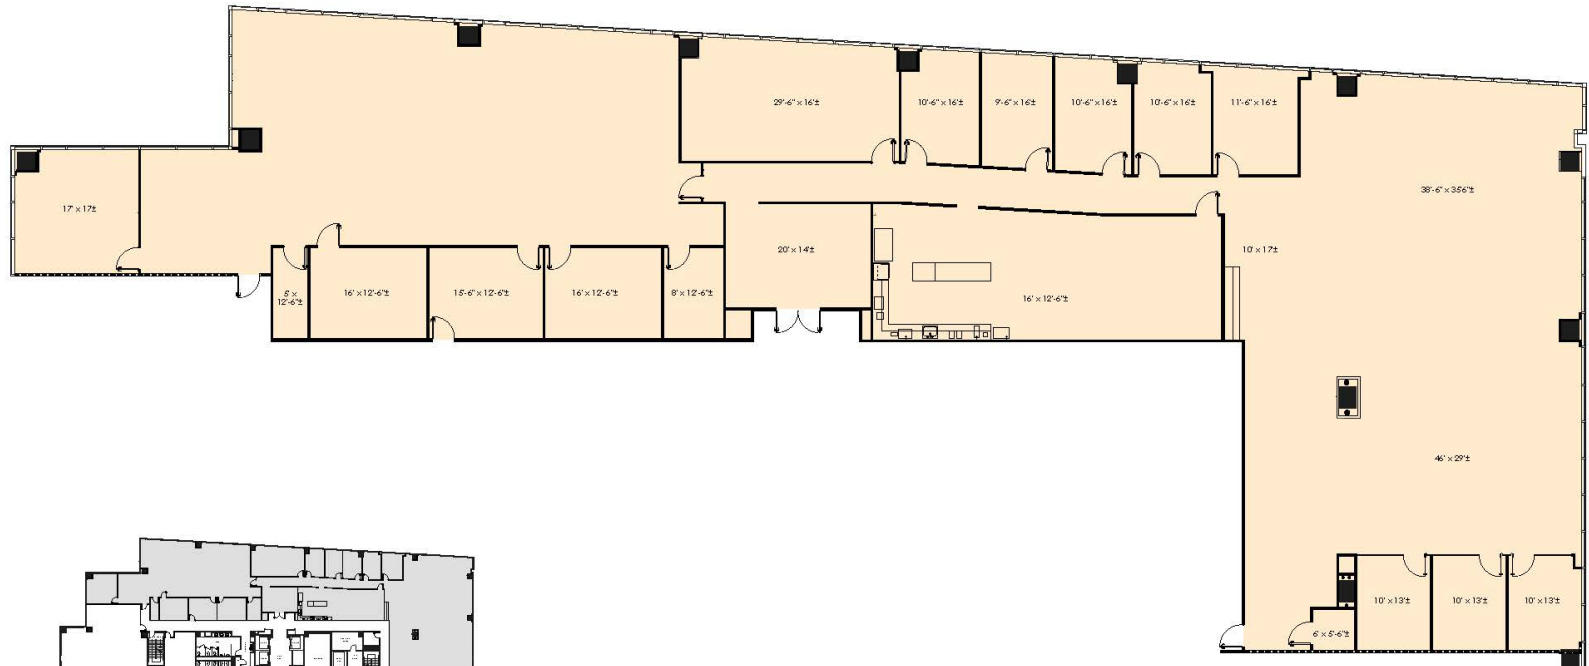

# GranitePark 1

**SUITE 320**  
12,482 RSF

BUILDING VIRTUAL TOUR

**5800 GRANITE PARKWAY**  
**PLANO, TX 75024**  
[GRANITEPARK1.COM](http://GRANITEPARK1.COM)

**Granite**  
[www.graniteprop.com](http://www.graniteprop.com)