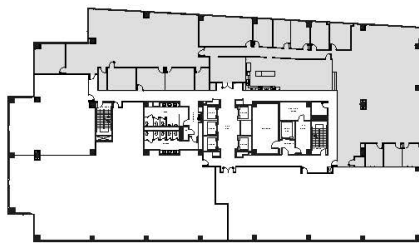

# GranitePark 1

**SUITE 320**  
12,482 RSF

BUILDING VIRTUAL TOUR

**5800 GRANITE PARKWAY**  
**PLANO, TX 75024**  
[GRANITEPARK1.COM](http://GRANITEPARK1.COM)

**Granite**  
[www.graniteprop.com](http://www.graniteprop.com)