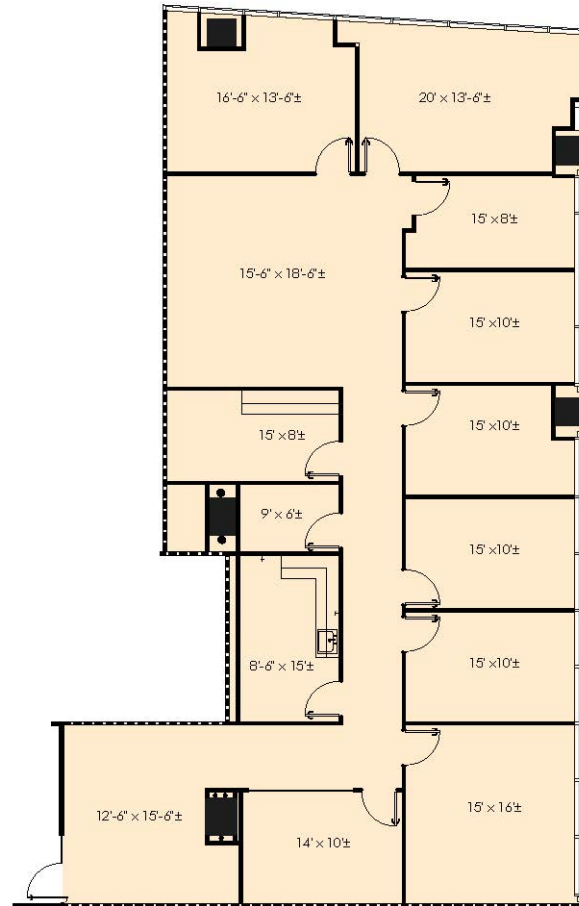

GranitePark1

SUITE 265
3,480 RSF

[CLICK HERE FOR VIRTUAL TOUR](#)

5800 GRANITE PARKWAY
PLANO, TX 75024
GRANITEPARK1.COM

Granite
www.graniteprop.com