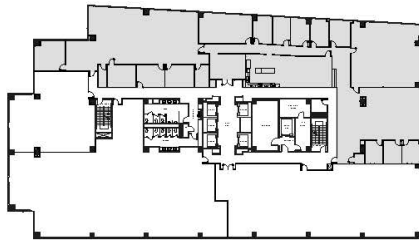

# GranitePark1

**SUITE 320**  
12,482 RSF

[CLICK HERE FOR VIRTUAL TOUR](#)

**5800 GRANITE PARKWAY**  
**PLANO, TX 75024**  
[GRANITEPARK1.COM](http://GRANITEPARK1.COM)

**Granite**  
[www.graniteprop.com](http://www.graniteprop.com)