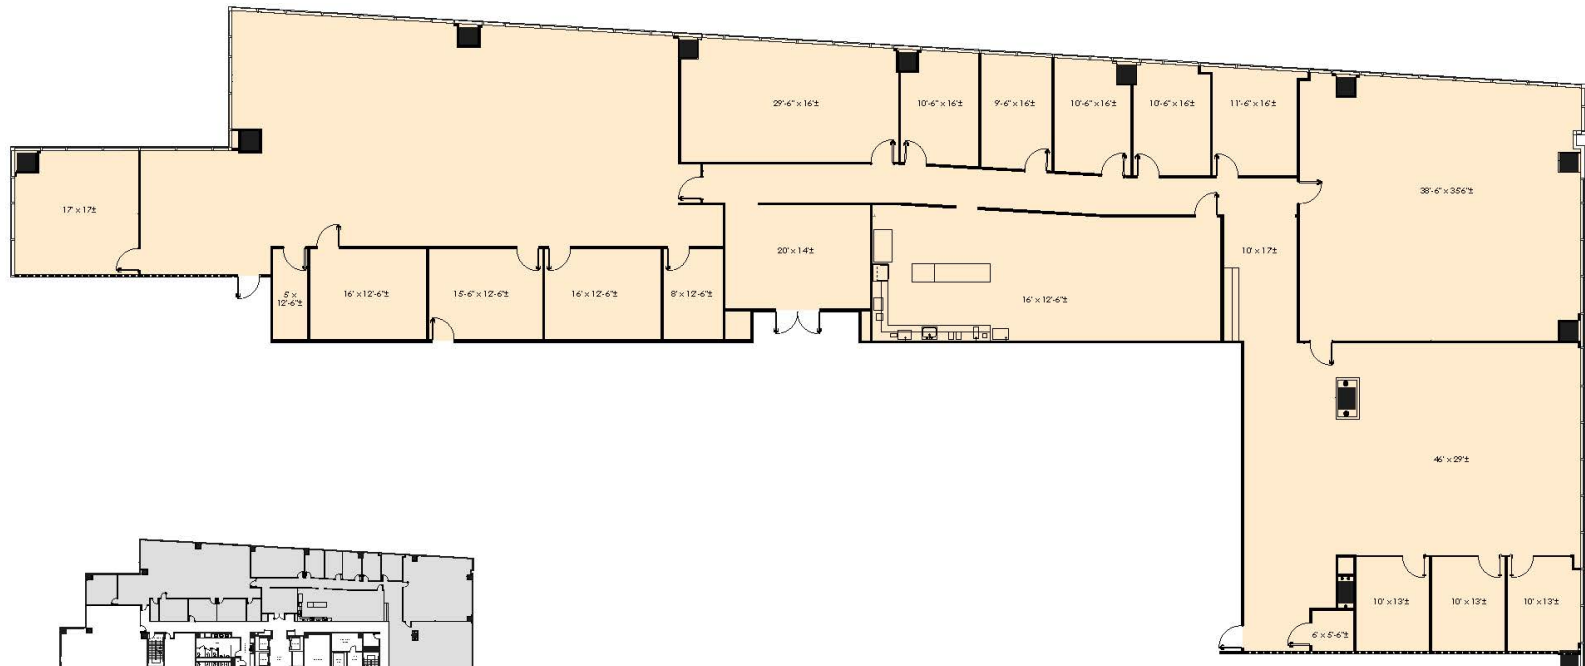

# GranitePark1

**SUITE 320**  
12,482 RSF

[CLICK HERE FOR VIRTUAL TOUR](#)

**5800 GRANITE PARKWAY**  
**PLANO, TX 75024**  
[GRANITEPARK1.COM](http://GRANITEPARK1.COM)

**Granite**  
[www.graniteprop.com](http://www.graniteprop.com)