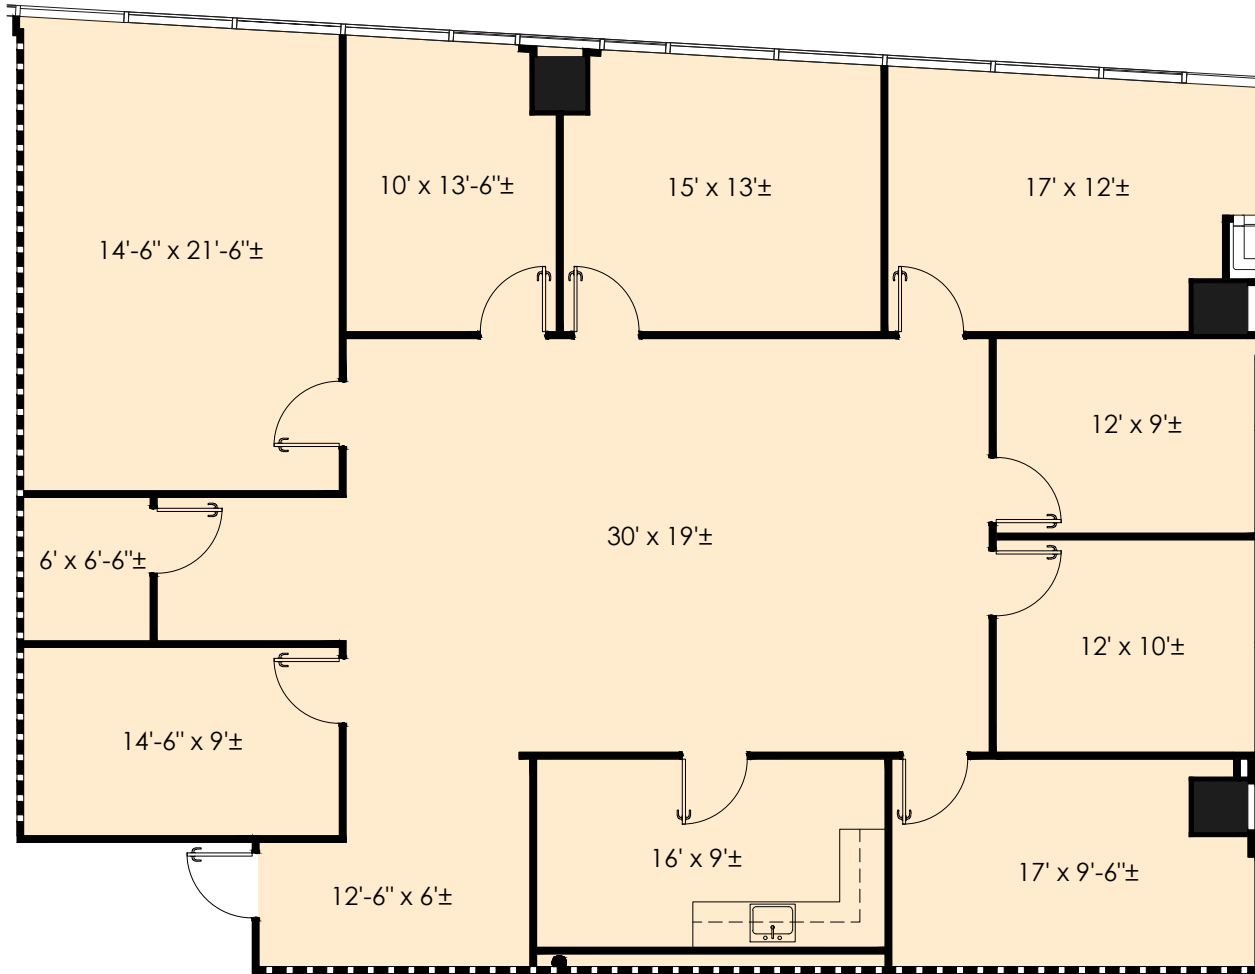

GranitePark 1

SUITE 460
2,974 RSF

5800 GRANITE PARKWAY
PLANO, TX 75024
GRANITEPARK1.COM

Granite
www.graniteprop.com