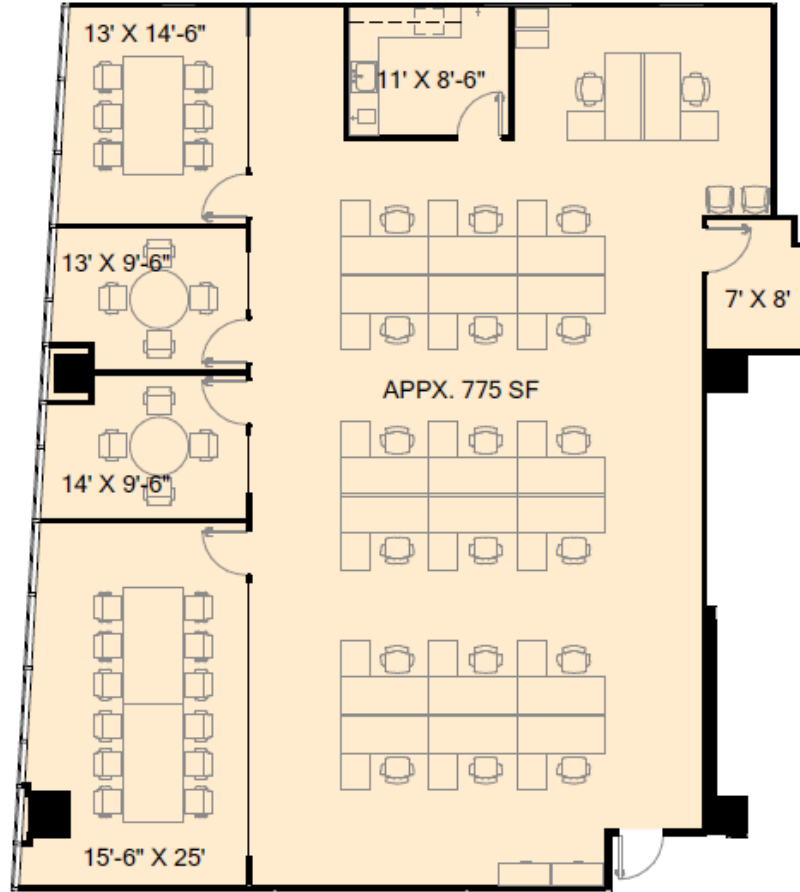

# GranitePark1

**SUITE 260**  
3,389 RSF

**5800 GRANITE PARKWAY**  
**PLANO, TX 75024**  
[GRANITEPARK1.COM](http://GRANITEPARK1.COM)

**Granite**  
[www.graniteprop.com](http://www.graniteprop.com)