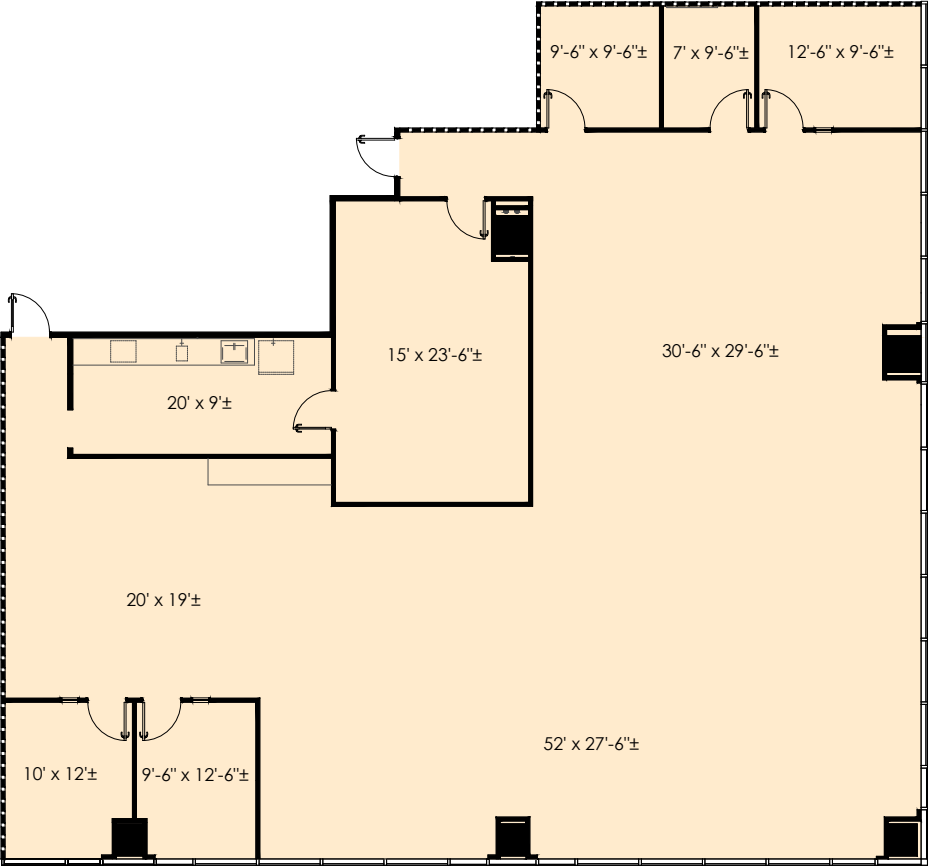

# GranitePark1

SUITE 880

5,236 RSF

5800 GRANITE PARKWAY  
PLANO, TX 75024  
GRANITEPARK1.COM

**Granite**  
www.graniteprop.com