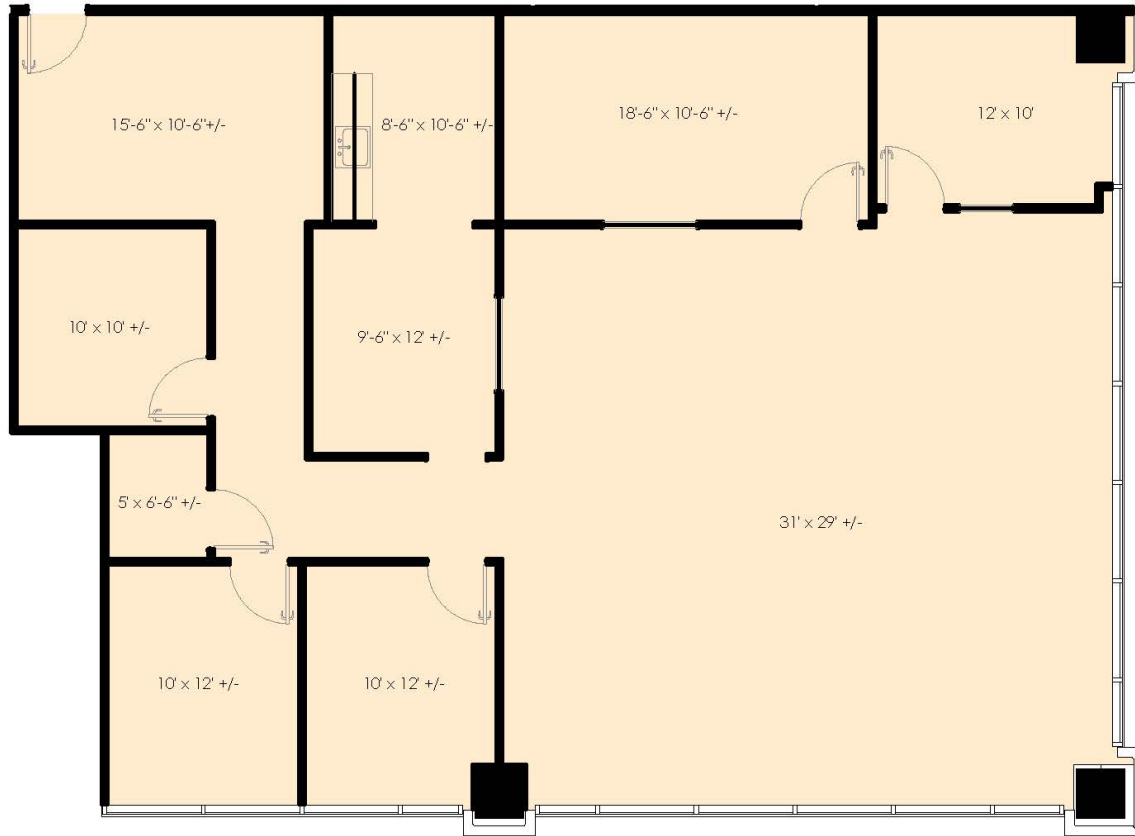

GranitePark1

SUITE 280
2,709 RSF

5800 GRANITE PARKWAY
PLANO, TX 75024
GRANITEPARK1.COM

Granite
www.graniteprop.com